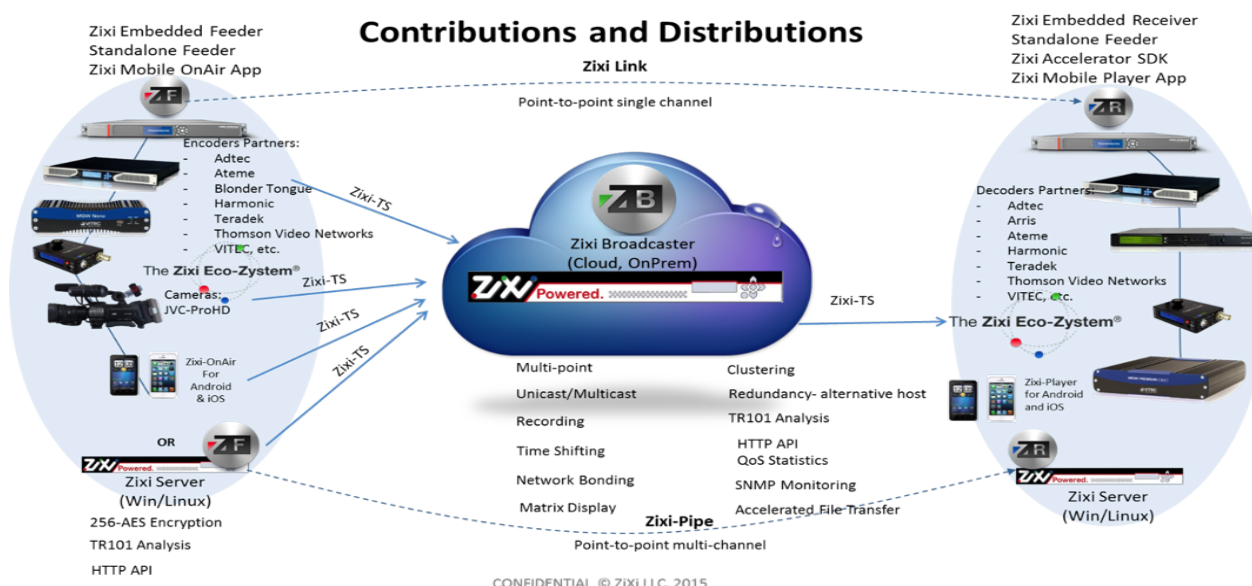

OSC is providing a highly available and robust play-out infrastructure as a managed service as a complete, solid and fully automated end-to-end broadcast transmission. OSC shall lease the tailored Payout solution either at our European Center or directly with UAE Team which provides a full support in your native language. The service is accompanied by compression head-end and distribution of Outdoor Sport Channel® over fibre, via secured and resilient terrestrial network – Public IP, over satellite uplink to preferred satellite operator. OSC ensure that the channel is transmitted and delivered to every operator an error free 24/7 transmission.

### Outdoor Sport Channel® contribution & distribution

OSC makes the Internet work for live broadcast quality video with Zixi powers cloud infrastructures and transforms the Internet and other unmanaged IP connections into broadcast-quality, global delivery networks for live video. OSC,s software dynamically resolves inherent limitations of the Internet to enable low latency live video of unprecedented quality regardless of network conditions with the reliability, security, and flexibility required in today's dynamic global television industry. OSC,s cloud software provides core media processing functions and the on-ramp to third party clouds, allowing Zixi's partners to transition from capital intensive, rigid broadcasting environments to new, dynamic, virtualized, and cost effective operations.

### Zixi Broadcaster Features:

- MPEG-TS over UDP/RTP, RTMP and TS file outputs
- Output to compatible ASI cards
- File output segmentable by user-selected time interval
- Re-multiplex output streams to strict CBR for extensive compatibility with Integrated Receiver- decoders (IRDs)
- Zixi video bandwidth optimization and video-centric + network-aware hybrid, proprietary