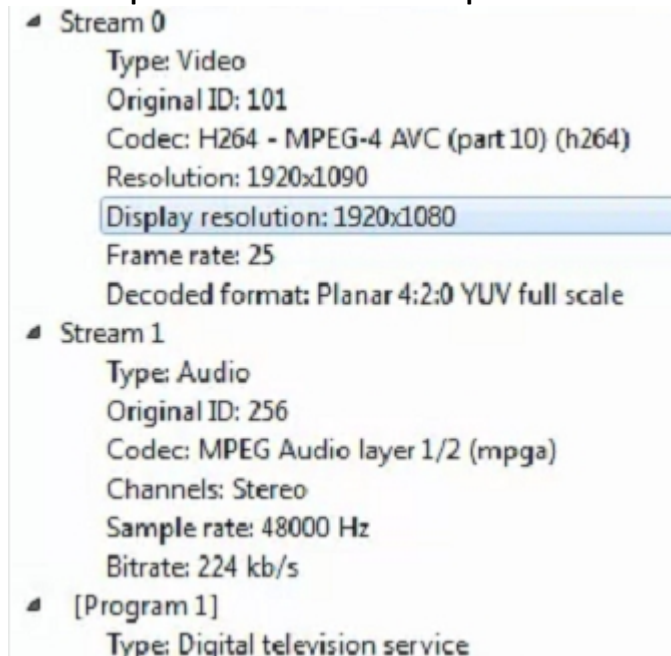

Zixi-FEC error correction + Zixi-ARQ packet loss recovery for QoS-protected broadcast video delivery over standard broadband Internet connections.

- Unicast, multiple unicast and multicast inputs and outputs
- Network bonding from source Zixi Feeder SDK/applications
- AES encryption (selectable up to 256-bit)

Outdoor sport channel® TV network specs

Outdoor sport channel® feed delivery by Zixi

In order to receive protected distributions signal according to your requirement of stream format and bandwidth from a Zixi Broadcaster, Zixi-enabled Edge points need to be deployed at the encoded video receive locations. In most cases Operators already have some of world leading IRD/decoders in place with an Integrated Zixi Receiver as.

- Adtec – RD 71
- ATEME – DR 5000
- Drake – ND-24-IP
- Harmonic – Proview 8100
- Thomson Video Networks – CP 6000
- VITEC – MGW Premium and ACE
- NetInsight Nimbra VA210/220

For these IRD's operators do not require any additional hardware as Licensees of the Zixi Broadcaster Platform receive Zixi Receiver software applications, SDKs and licenses at no additional charge.

To ease and provide more flexibility to the operators the OSC signal can be very easily received by any server with minimum following specifications.