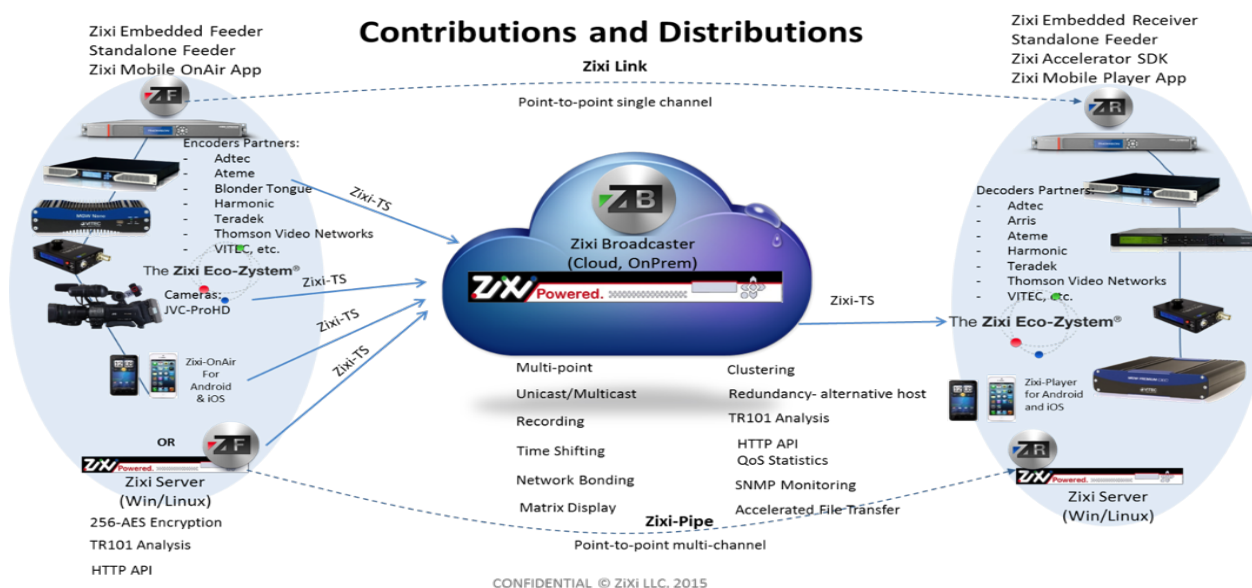

OSC is providing a highly available and robust play-out infrastructure as a managed service as a complete, solid and fully automated end-to-end broadcast transmission. OSC shall lease the tailored Payout solution either at our European Center or directly with UAE Team which provides a full support in your native language. The service is accompanied by compression head-end and distribution of Outdoor Sport Channel® over fibre, via secured and resilient terrestrial network – Public IP, over satellite uplink to preferred satellite operator. OSC ensure that the channel is transmitted and delivered to every operator an error free 24/7 transmission.

### Outdoor Sport Channel® contribution & distribution

OSC makes the Internet work for live broadcast quality video with Zixi powers cloud infrastructures and transforms the Internet and other unmanaged IP connections into broadcast-quality, global delivery networks for live video. OSC,s software dynamically resolves inherent limitations of the Internet to enable low latency live video of unprecedented quality regardless of network conditions with the reliability, security, and flexibility required in today's dynamic global television industry. OSC,s cloud software provides core media processing functions and the on-ramp to third party clouds, allowing Zixi's partners to transition from capital intensive, rigid broadcasting environments to new, dynamic, virtualized, and cost effective operations.

### Zixi Broadcaster Features:

- MPEG-TS over UDP/RTP, RTMP and TS file outputs
- Output to compatible ASI cards
- File output segmentable by user-selected time interval
- Re-multiplex output streams to strict CBR for extensive compatibility with Integrated Receiver- decoders (IRDs)
- Zixi video bandwidth optimization and video-centric + network-aware hybrid, proprietary