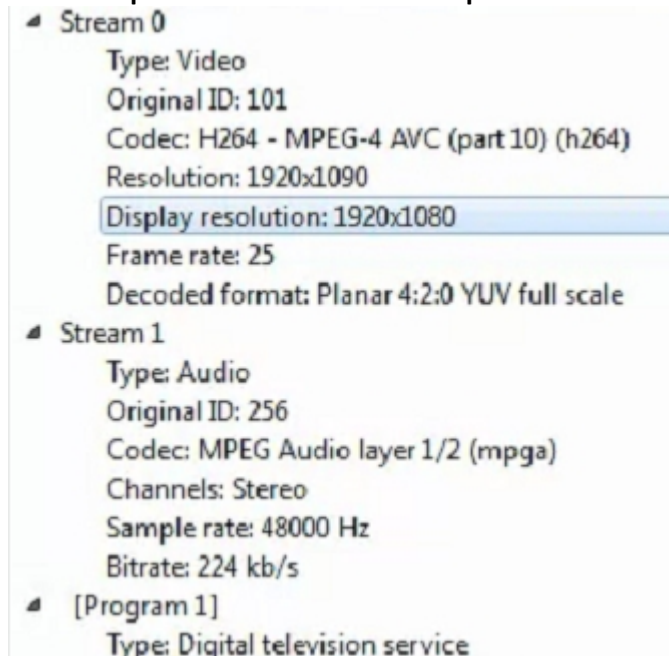

Zixi-FEC error correction + Zixi-ARQ packet loss recovery for QoS-protected broadcast video delivery over standard broadband Internet connections.

- Unicast, multiple unicast and multicast inputs and outputs
- Network bonding from source Zixi Feeder SDK/applications
- AES encryption (selectable up to 256-bit)

Outdoor sport channel® TV network specs

Outdoor sport channel® feed delivery by Zixi

In order to receive protected distributions signal according to your requirement of stream format and bandwidth from a Zixi Broadcaster, Zixi-enabled Edge points need to be deployed at the encoded video receive locations. In most cases Operators already have some of world leading IRD/decoders in place with an Integrated Zixi Receiver as.

- Adtec – RD 71
- ATEME – DR 5000
- Drake – ND-24-IP
- Harmonic – Proview 8100
- Thomson Video Networks – CP 6000
- VITEC – MGW Premium and ACE
- NetInsight Nimbra VA210/220

For these IRD's operators do not require any additional hardware as Licensees of the Zixi Broadcaster Platform receive Zixi Receiver software applications, SDKs and licenses at no additional charge.

To ease and provide more flexibility to the operators the OSC signal can be very easily received by any server with minimum following specifications.